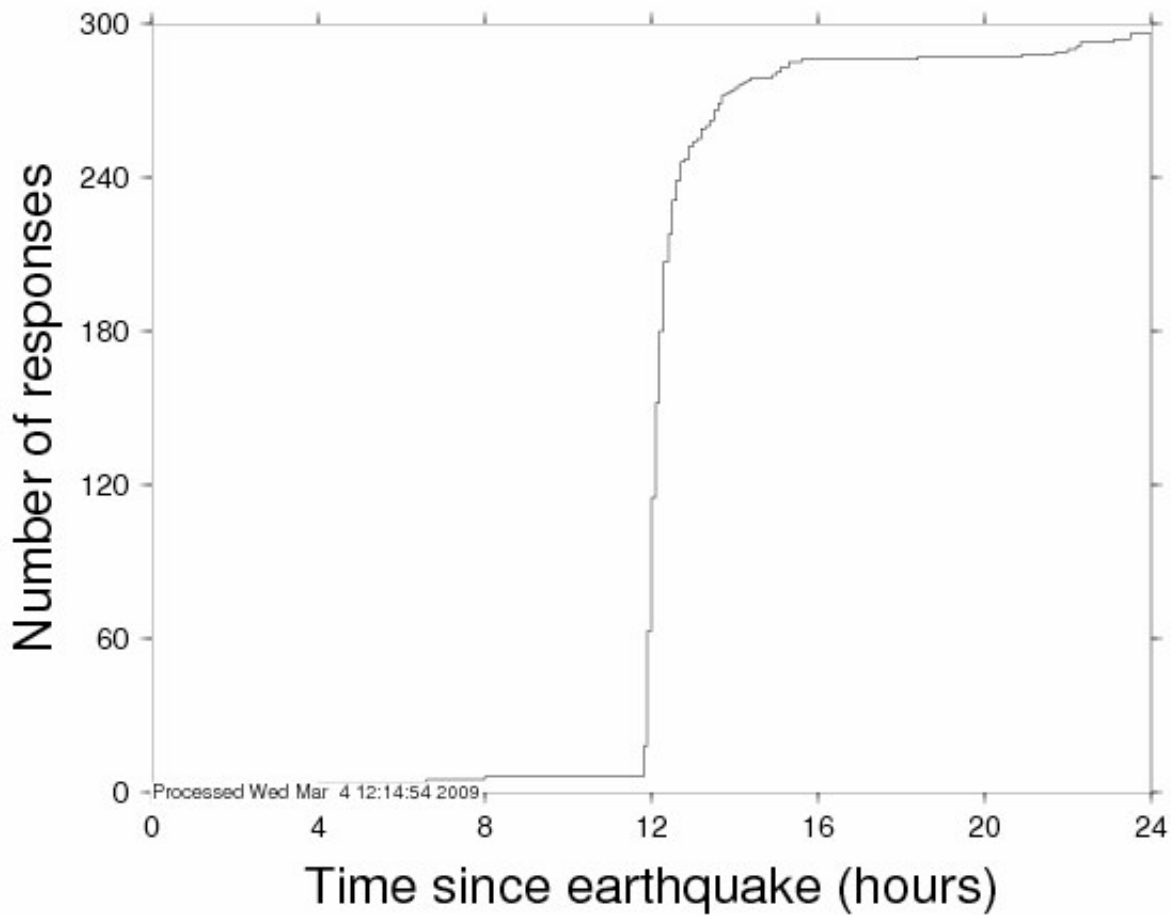

Responses vs. Time Plot (ID ci10379597)

Summary of Responses by Zip

Location	MMI	Resp.	Distance	Latitude	Longitude
Los Angeles	2	1	78	34.06°N	118.31°W
Whittier	2	2	53	34.00°N	118.03°W
Whittier	2	1	52	33.95°N	117.99°W
Buena Park	2	3	59	33.85°N	118.01°W
Buena Park	2	1	56	33.87°N	117.99°W
Cypress	2	3	63	33.82°N	118.04°W
La Habra	2	2	49	33.94°N	117.95°W
La Mirada	2	2	56	33.90°N	118.01°W
Stanton	2	2	61	33.80°N	117.99°W
Los Alamitos	2	2	66	33.80°N	118.06°W
Seal Beach	2	2	69	33.75°N	118.07°W
Encino	2	1	96	34.17°N	118.52°W