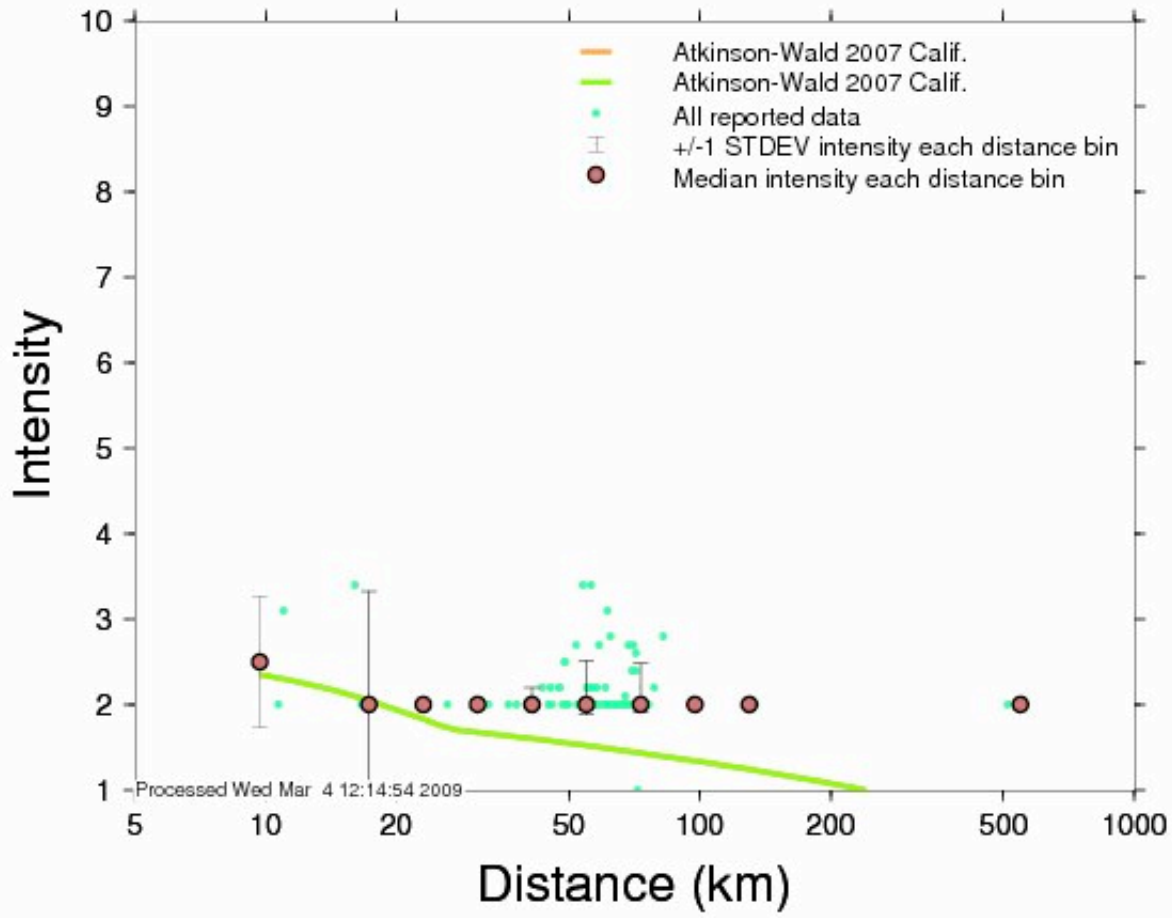

[Downloads](#)

34.14°N 117.47°W

Depth: 2km

USGS Community Internet Intensity Map GREATER LOS ANGELES AREA, CALIFORNIA

Mar 3 2009 09:30:55 UTC-8 34.1361N 117.4683W M2.2 Depth: 2 km ID:ci10379597

INTENSITY	I	II-III	IV	V	VI	VII	VIII	IX	X+
SHAKING	Not felt	Weak	Light	Moderate	Strong	Very strong	Severe	Violent	Extreme
DAMAGE	none	none	none	Very light	Light	Moderate	Moderate/Heavy	Heavy	V. Heavy

Processed: Wed Mar 4 12:14:44 2009

Distance vs. Intensity Plot (ID ci10379597)

Responses vs. Time Plot (ID ci10379597)

Summary of Responses by Zip

Location	MMI	Resp.	Distance	Latitude	Longitude
Los Angeles	2	1	78	34.06°N	118.31°W
Whittier	2	2	53	34.00°N	118.03°W
Whittier	2	1	52	33.95°N	117.99°W
Buena Park	2	3	59	33.85°N	118.01°W
Buena Park	2	1	56	33.87°N	117.99°W
Cypress	2	3	63	33.82°N	118.04°W
La Habra	2	2	49	33.94°N	117.95°W
La Mirada	2	2	56	33.90°N	118.01°W
Stanton	2	2	61	33.80°N	117.99°W
Los Alamitos	2	2	66	33.80°N	118.06°W
Seal Beach	2	2	69	33.75°N	118.07°W
Encino	2	1	96	34.17°N	118.52°W